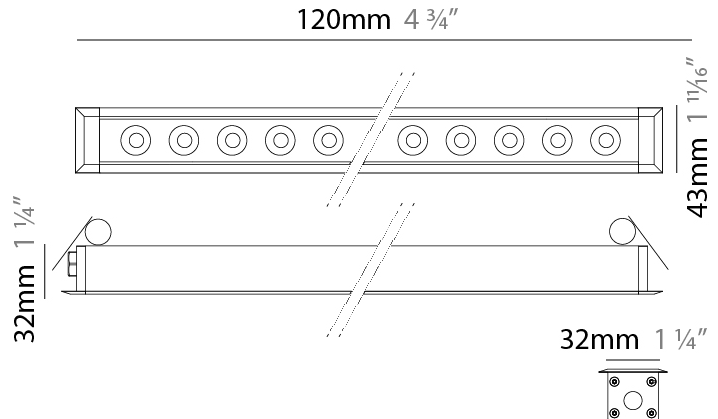

E9Q111- -
base number   Finish Options   Lens Options

1. To build a product code in our configurator select the specify button on the base model # product page
2. To build a manual product code on this datasheet choose from the options listed below in blue font and add the suffix to the base model #

GENERAL

Series: Mini Corniche
Brand: Platek
Division: Exterior
Mounting Type: Recessed
Mounting Location: Ceiling
Subcategory: Downlight

PHYSICAL

Shape: Rectangle
Length (mm): 120
Length (in): 4 ¾
Width (mm): 43
Width (in): 1 ⅝
Height (mm): 32
Height (in): 1 ¼
Ceiling Thickness (mm): 2 - 13
Ceiling Thickness (in): 1/16 - 1/2
Light Distribution: Downlight
Installation Requirement: 36mm / 1 7/16" x 110mm / 4 5/16"
Diffuser: Clear tempered glass
Gasket: Gore-Tex valve to prevent condensation
Fixture Finish: [BLK](#) / [WHI](#) / [GRY](#) / [COR](#) / [ANT](#) / [BRZ](#)
Fixture Material: Extruded Aluminum

ELECTRICAL

Lamp Type: LED
Total Output Wattage (W): 6
Dimming: Bluetooth technology or DMX
Control Gear: DMX
Driver Included: No
Driver Location: Remote
Driver Type: Constant Current - Universal
Driver Class: Class 2
Input Voltage (V): 120 - 277
Constant Current (MA): 500

LED

Number of LEDs: 4
Color Temperature (°K): RGBW
CRI: >80 CRI
Lamp Life (hrs): 60000
Special LEDs offerings: RGBW

OPTICAL

Optic°: [26](#) / [40](#) / [ELL](#)

RATINGS AND CERTIFICATIONS

Certified By: Certified for North American Standards
IP rating: IP65
IK Rating: IK07
Bug Rating: B1 U0 G0