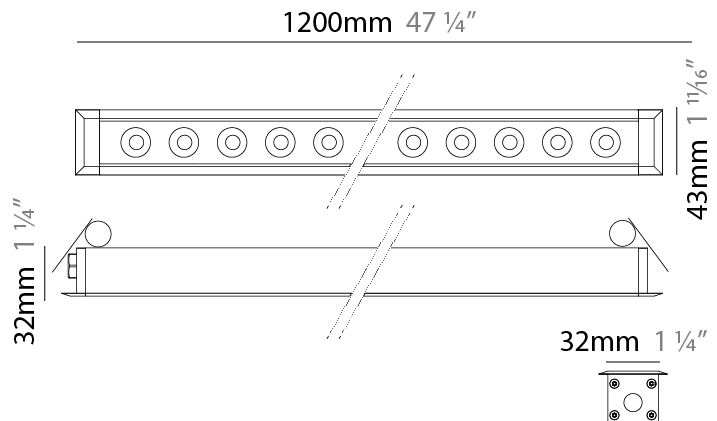

1. To build a product code in our configurator select the specify button on the base model # product page
2. To build a manual product code on this datasheet choose from the options listed below in blue font and add the suffix to the base model #

GENERAL

Series: Mini Corniche
Brand: Platek
Division: Exterior
Mounting Type: Recessed
Mounting Location: Ceiling
Subcategory: Downlight

PHYSICAL

Shape: Rectangle
Length (mm): 1220
Length (in): 48 1/32
Width (mm): 43
Width (in): 1 3/4
Height (mm): 32
Height (in): 1 1/4
Ceiling Thickness (mm): 2 - 13
Ceiling Thickness (in): 1/16 - 1/2
Light Distribution: Downlight
Weight (kg): 2.7
Weight (lbs): 5.9
Diffuser: Clear tempered glass
Gasket: Gore-Tex valve to prevent condensation
Fixture Finish: [BLK](#) / [WHI](#) / [GRY](#) / [COR](#) / [ANT](#) / [BRZ](#)
Fixture Material: Extruded Aluminum
Cut-out Measurements: 36mm / 1 7/16" x 1210mm / 47 5/8"

ELECTRICAL

Lamp Type: LED
Total Output Wattage (W): 46
Dimming: Bluetooth technology or DMX
Control Gear: DMX
Driver Included: No
Driver Location: Remote
Driver Type: Constant Current - Universal
Driver Class: Class 2
Input Voltage (V): 120 - 277
Constant Current (MA): 500

LED

Number of LEDs: 32
Color Temperature (°K): RGBW
CRI: >80 CRI
Lamp Life (hrs): 60000
Special LEDs offerings: RGBW

OPTICAL

Optic°: [26](#) / [40](#) / [ELL](#)

RATINGS AND CERTIFICATIONS

Certified By: Certified for North American Standards
IP rating: IP65
IK Rating: IK07
Bug Rating: B1 U0 G0