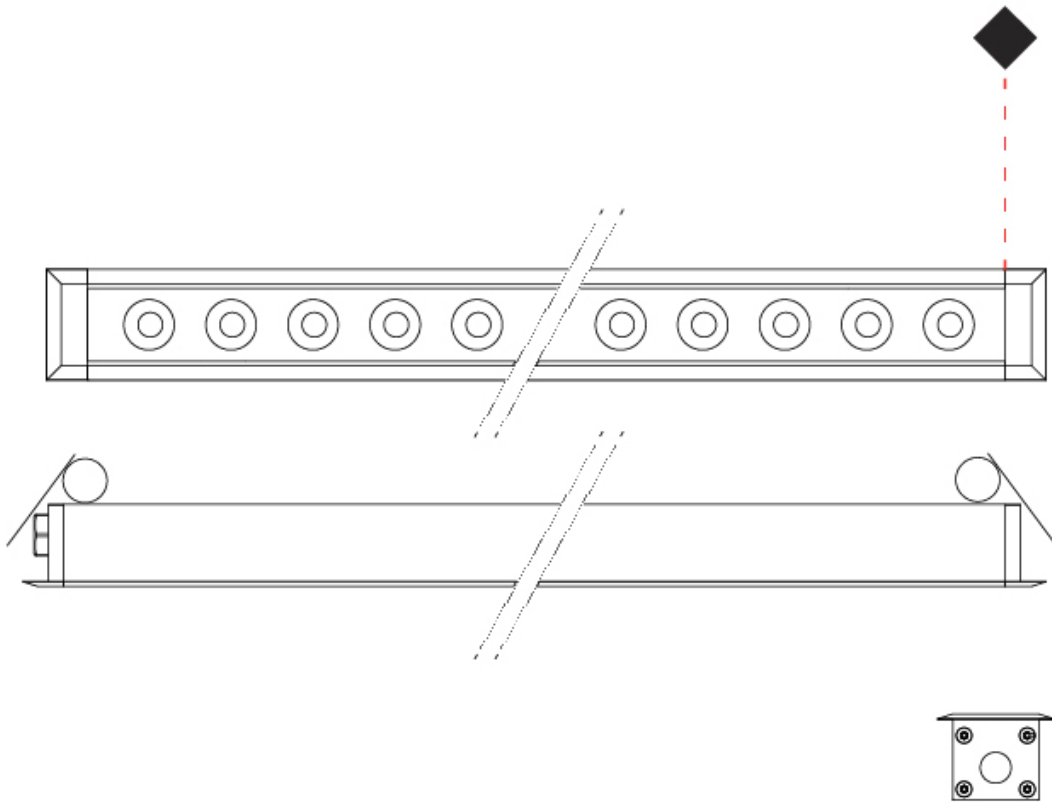

MINI CORNICHE RECESSED

E9Q114-

PROJECT _____

TYPE _____

SPECIFIER _____

QUANTITY _____

DATE _____

E