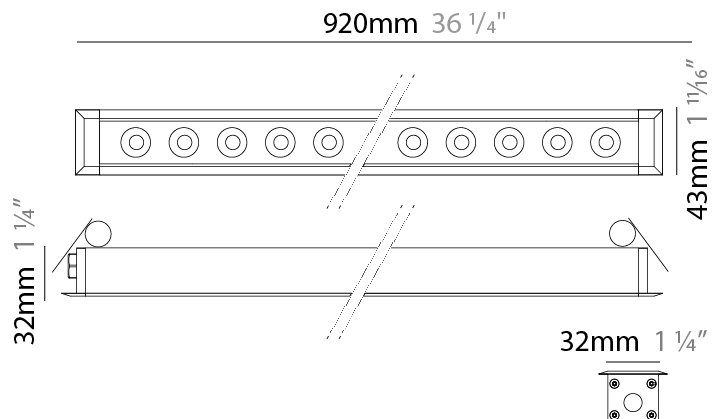

1. To build a product code in our configurator select the specify button on the base model # product page
2. To build a manual product code on this datasheet choose from the options listed below in blue font and add the suffix to the base model #

GENERAL

Series: Mini Corniche
Brand: Platek
Division: Exterior
Mounting Type: Recessed
Mounting Location: Ceiling
Subcategory: Downlight

PHYSICAL

Shape: Rectangle
Length (mm): 920
Length (in): 36 1/4
Width (mm): 43
Width (in): 1 5/8
Height (mm): 32
Height (in): 1 1/4
Ceiling Thickness (mm): 2 - 13
Ceiling Thickness (in): 1/16 - 1/2
Light Distribution: Downlight
Weight (kg): 2
Weight (lbs): 4.4
Diffuser: Clear tempered glass
Gasket: Gore-Tex valve to prevent condensation
Fixture Finish: [BLK](#) / [WHI](#) / [GRY](#) / [COR](#) / [ANT](#) / [BRZ](#)
Fixture Material: Extruded Aluminum
Cut-out Measurements: 36mm / 1 7/16" x 910mm / 35 13/16"

ELECTRICAL

Lamp Type: LED
Total Output Wattage (W): 35
Dimming: Bluetooth technology or DMX
Control Gear: DMX
Driver Included: No
Driver Location: Remote
Driver Type: Constant Current - Universal
Driver Class: Class 2
Input Voltage (V): 120 - 277
Constant Current (MA): 500

LED

Number of LEDs: 24
Color Temperature (°K): RGBW
CRI: >80 CRI
Lamp Life (hrs): 60000
Special LEDs offerings: RGBW

OPTICAL

Optic°: [26](#) / [40](#) / [ELL](#)

RATINGS AND CERTIFICATIONS

Certified By: Certified for North American Standards
IP rating: IP65
IK Rating: IK07
Bug Rating: B1 U0 G0