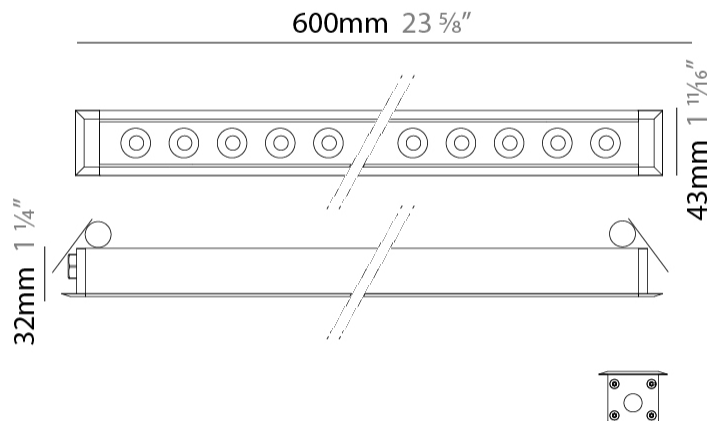

base number   Finish   Lens
Options   Options

1. To build a product code in our configurator select the specify button on the base model # product page
2. To build a manual product code on this datasheet choose from the options listed below in blue font and add the suffix to the base model #

GENERAL

Series: Mini Corniche
Brand: Platek
Division: Exterior
Mounting Type: Recessed
Mounting Location: Ceiling
Subcategory: Downlight

PHYSICAL

Shape: Rectangle
Length (mm): 620
Length (in): 24 ³/₈
Width (mm): 43
Width (in): 1 ⁵/₈
Height (mm): 32
Height (in): 1 ¹/₄
Ceiling Thickness (mm): 2 - 13
Ceiling Thickness (in): 1/16 - 1/2
Light Distribution: Downlight
Weight (kg): 1.3
Weight (lbs): 2.8
Diffuser: Clear tempered glass
Gasket: Gore-Tex valve to prevent condensation
Fixture Finish: [BLK](#) / [WHI](#) / [GRY](#) / [COR](#) / [ANT](#) / [BRZ](#)
Fixture Material: Extruded Aluminum
Cut-out Measurements: 36mm / 1 7/16" x 610mm / 24"

ELECTRICAL

Lamp Type: LED
Total Output Wattage (W): 23
Dimming: Bluetooth technology or DMX
Control Gear: DMX
Driver Included: No
Driver Location: Remote
Driver Type: Constant Current - Universal
Driver Class: Class 2
Input Voltage (V): 120 - 277
Constant Current (MA): 500

LED

Color Temperature (°K): RGBW
CRI: >80 CRI
Lamp Life (hrs): 60000
Special LEDs offerings: RGBW

OPTICAL

Optic°: [26](#) / [40](#) / [ELL](#)

RATINGS AND CERTIFICATIONS

Certified By: Certified for North American Standards
IP rating: IP65
IK Rating: IK07
Bug Rating: B1 U0 G0