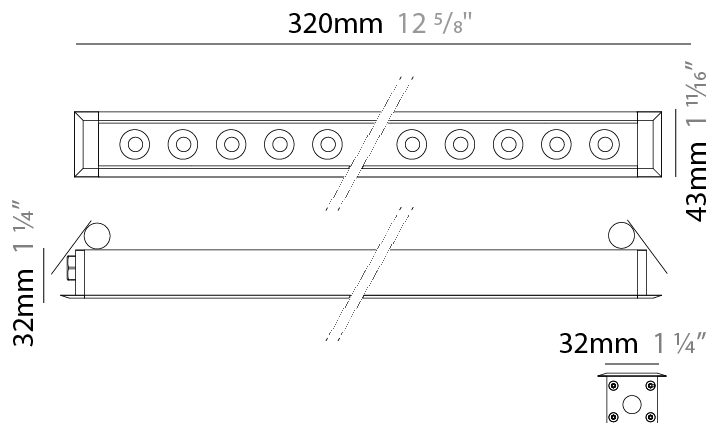

1. To build a product code in our configurator select the specify button on the base model # product page
2. To build a manual product code on this datasheet choose from the options listed below in blue font and add the suffix to the base model #

GENERAL

Series: Mini Corniche
Brand: Platek
Division: Exterior
Mounting Type: Recessed
Mounting Location: Ceiling
Subcategory: Downlight

PHYSICAL

Shape: Rectangle
Length (mm): 320
Length (in): 12 5/8
Width (mm): 43
Width (in): 1 5/8
Height (mm): 32
Height (in): 1 1/4
Ceiling Thickness (mm): 2 - 13
Ceiling Thickness (in): 1/16 - 1/2
Light Distribution: Downlight
Weight (kg): 0.8
Weight (lbs): 1.76
Diffuser: Clear tempered glass
Gasket: Gore-Tex valve to prevent condensation
Fixture Finish: [BLK](#) / [WHI](#) / [GRY](#) / [COR](#) / [ANT](#) / [BRZ](#)
Fixture Material: Extruded Aluminum
Cut-out Measurements: 36mm / 1 7/16" x 310mm / 12 3/16"

ELECTRICAL

Lamp Type: LED
Total Output Wattage (W): 11.5
Dimming: Bluetooth technology or DMX
Control Gear: DMX
Driver Included: No
Driver Location: Remote
Driver Type: Constant Current - Universal
Driver Class: Class 2
Input Voltage (V): 120 - 277
Constant Current (MA): 500

LED

Number of LEDs: 8
Color Temperature (°K): RGBW
CRI: >80 CRI
Lamp Life (hrs): 60000
Special LEDs offerings: RGBW

OPTICAL

Optic°: [26](#) / [40](#) / [ELL](#)

RATINGS AND CERTIFICATIONS

Certified By: Certified for North American Standards
IP rating: IP65
IK Rating: IK07
Bug Rating: B1 U0 G0